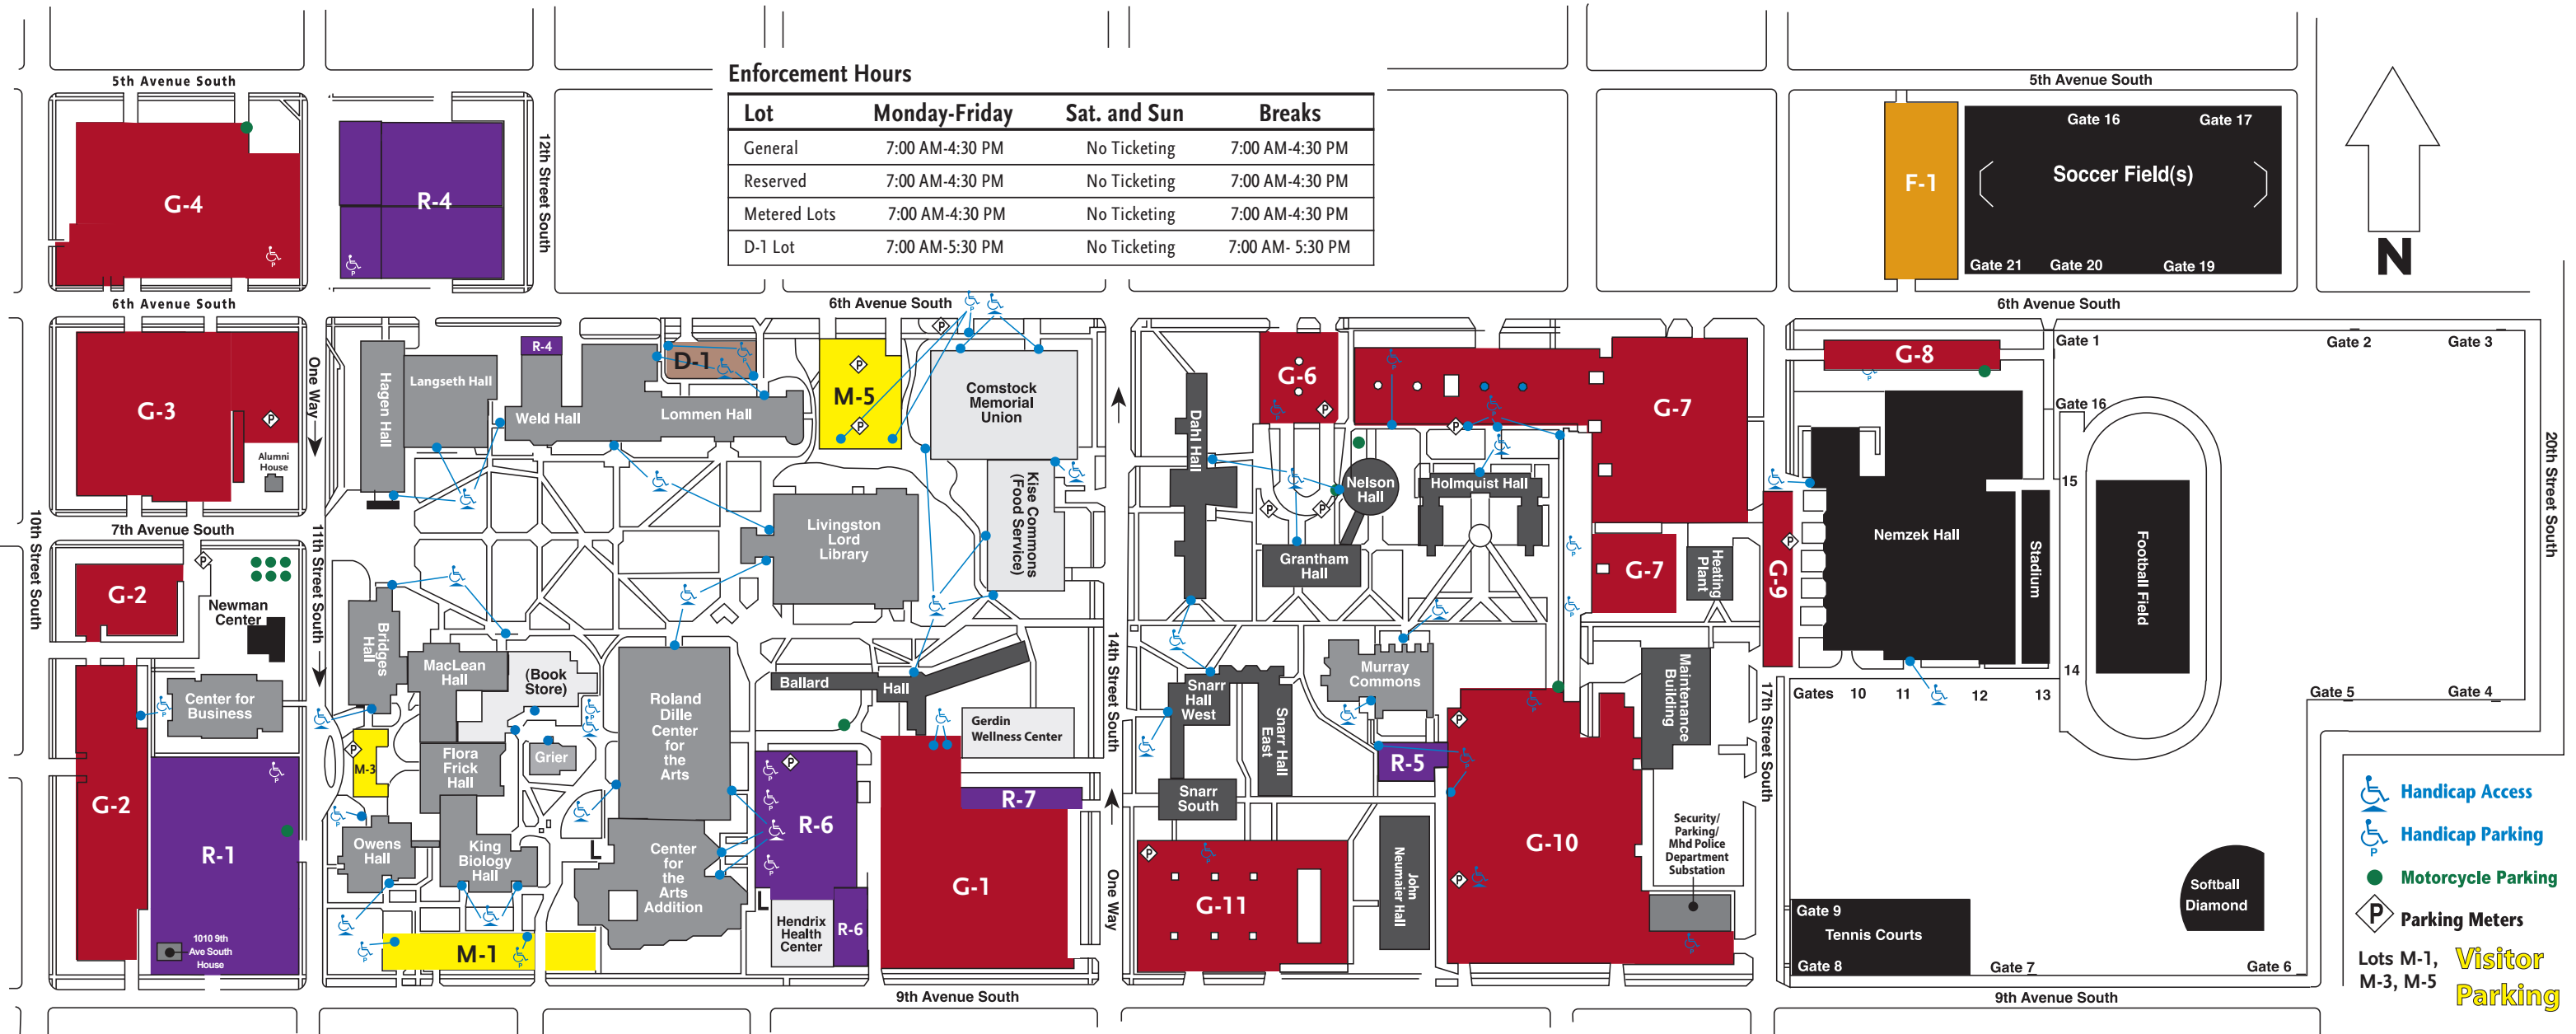

MSUM Campus Parking

Enforcement Hours

Lot	Monday-Friday	Sat. and Sun	Breaks
General	7:00 AM-4:30 PM	No Ticketing	7:00 AM-4:30 PM
Reserved	7:00 AM-4:30 PM	No Ticketing	7:00 AM-4:30 PM
Metered Lots	7:00 AM-4:30 PM	No Ticketing	7:00 AM-4:30 PM
D-1 Lot	7:00 AM-5:30 PM	No Ticketing	7:00 AM- 5:30 PM

- General
- Metered
- Free Parking (5:00 a.m. - 3:00 a.m. No Overnight Parking)
- Reserved

- Handicap Access
- Handicap Parking
- Motorcycle Parking
- Parking Meters
- Visitor Parking**
Lots M-1, M-3, M-5