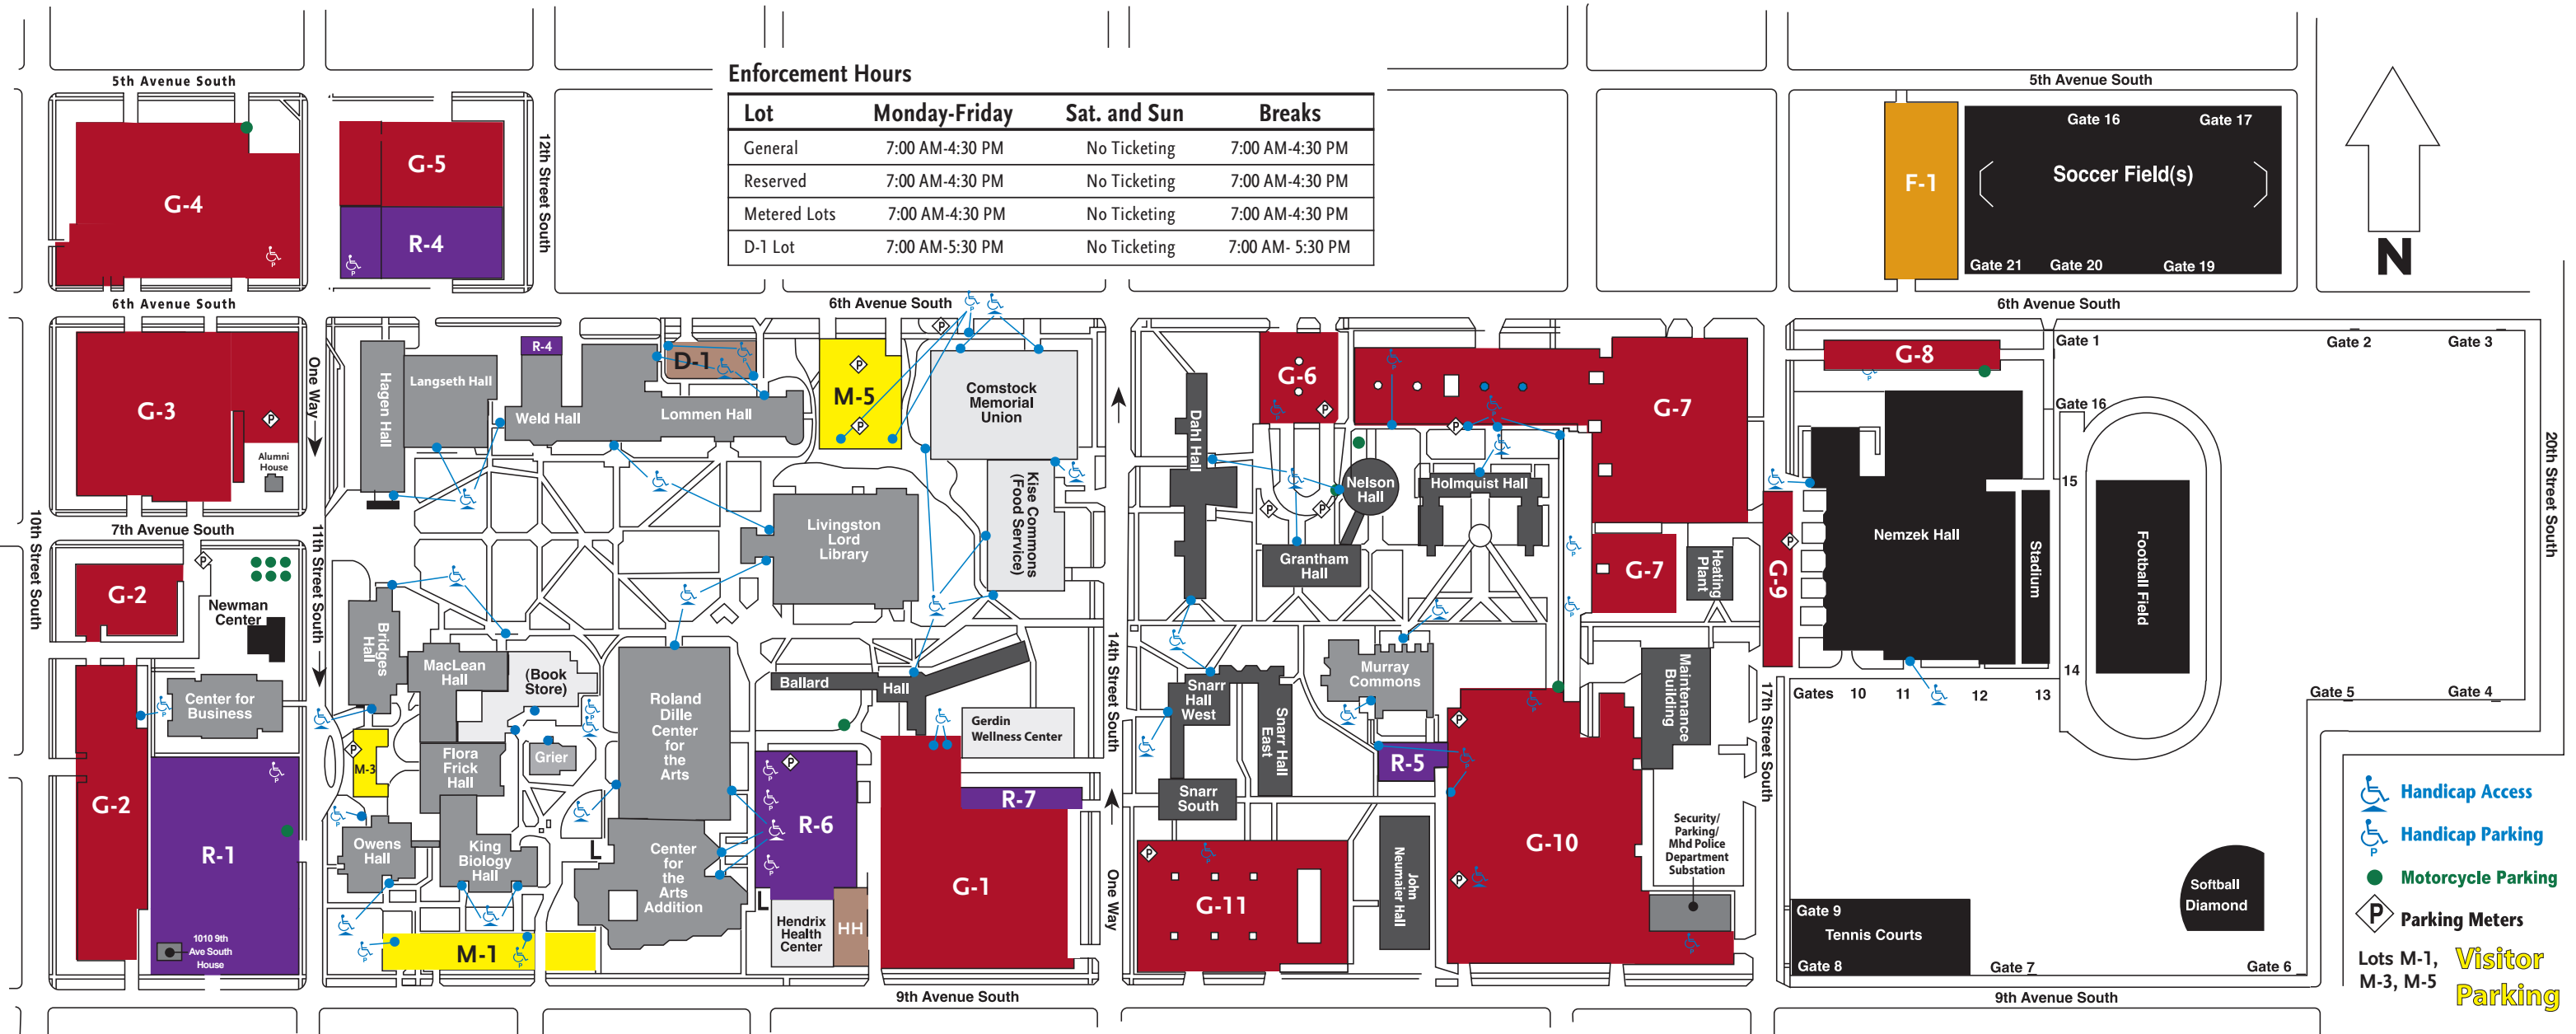

MSUM Campus Parking

Enforcement Hours

| Lot | Monday-Friday | Sat. and Sun | Breaks |
|--------------|-----------------|--------------|------------------|
| General | 7:00 AM-4:30 PM | No Ticketing | 7:00 AM-4:30 PM |
| Reserved | 7:00 AM-4:30 PM | No Ticketing | 7:00 AM-4:30 PM |
| Metered Lots | 7:00 AM-4:30 PM | No Ticketing | 7:00 AM-4:30 PM |
| D-1 Lot | 7:00 AM-5:30 PM | No Ticketing | 7:00 AM- 5:30 PM |

- Handicap Access
 - Handicap Parking
 - Motorcycle Parking
 - Parking Meters
 - Visitor Parking**
- Lots M-1, M-3, M-5

- General
- Metered
- Free Parking (5:00 a.m. - 3:00 a.m. No Overnight Parking)
- Reserved