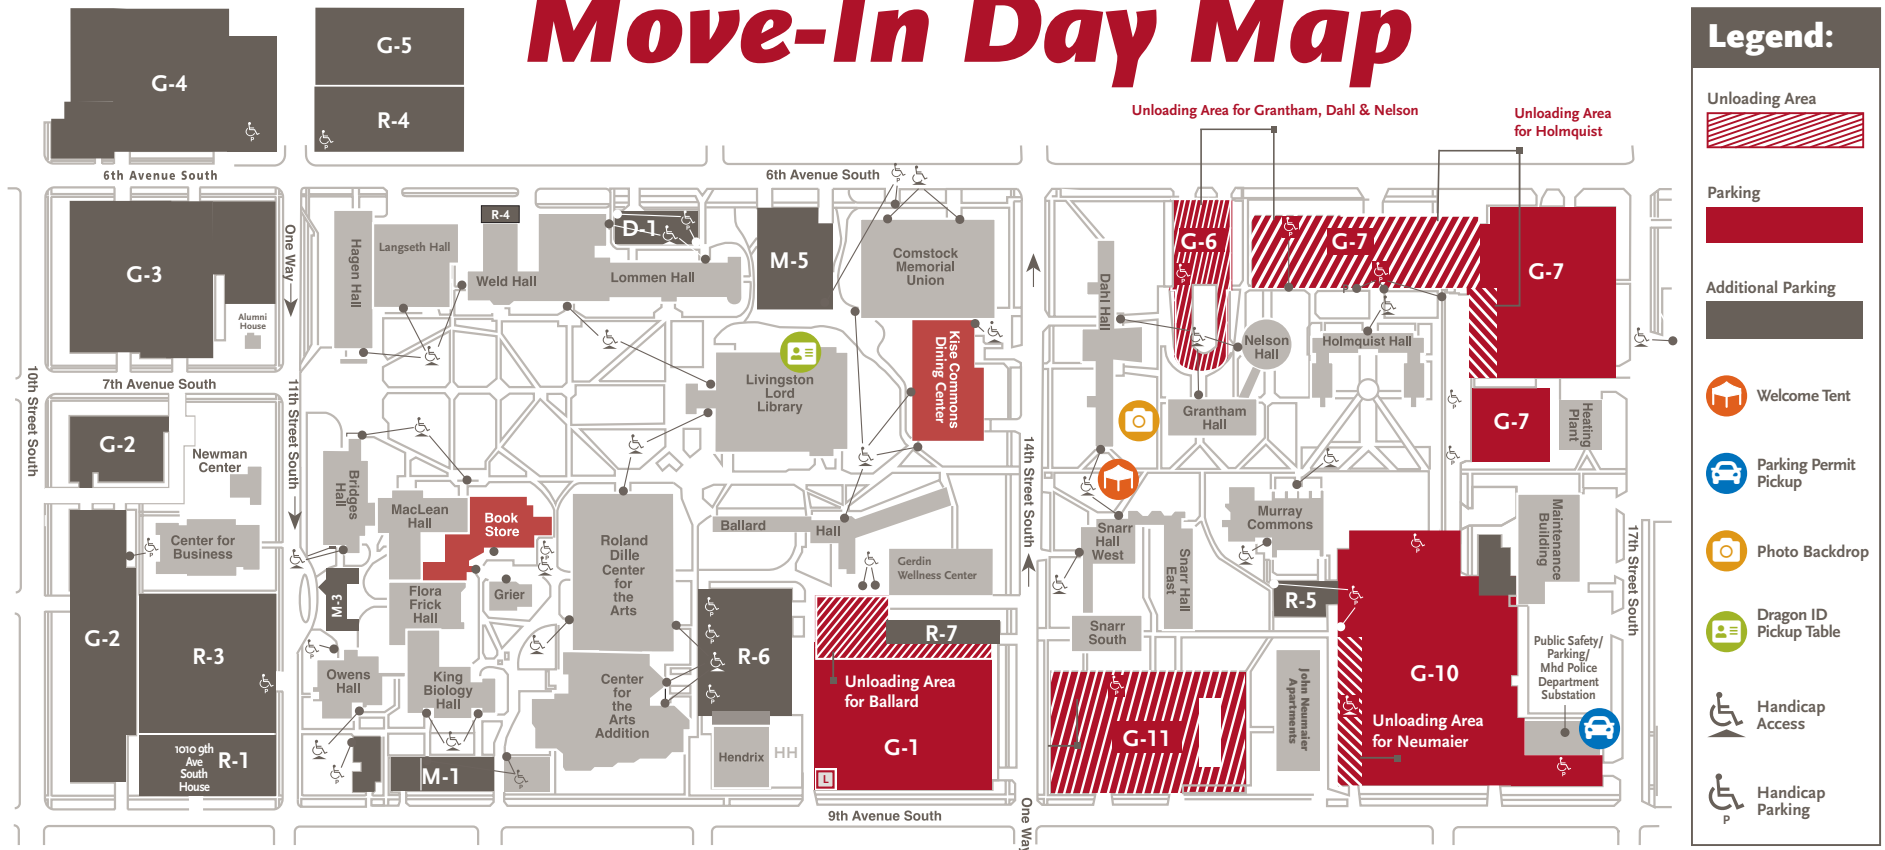

Move-In Day Map

Residence Hall	Unloading Areas - Please unload your belongings and promptly move your car to allow others access.	Parking
Ballard Hall	South side of Ballard in Lot G-1 . Please enter the parking lot from 9th Avenue South.	Lot G-1
Snarr Complex	East, South & West Snarr residents should use Lot G-11	Lot G-10
John Neumaier	East side of Neumaier Hall in Lot G-10 . Please enter the parking lot from 9th Avenue South.	Lot G-10
Nelson Hall	Northwest side of Nelson in Lot G-6 or Northeast side of Nelson in Lot G-7 .	East area of Lot G-7 and Lot G-10
Grantham Hall	North side of Grantham in Lot G-6 or Northeast side of Grantham in Lot G-7 .	East area of Lot G-7 and Lot G-10
Dahl Hall	Please use Lot G-6 or if congested please use Lot G-7 .	East area of Lot G-7 and Lot G-10
Holmquist Hall	North and east side of Holmquist in Lot G-7 . Please enter the parking lots from 17th Street South or 6th Avenue South.	East area of Lot G-7 and Lot G-10