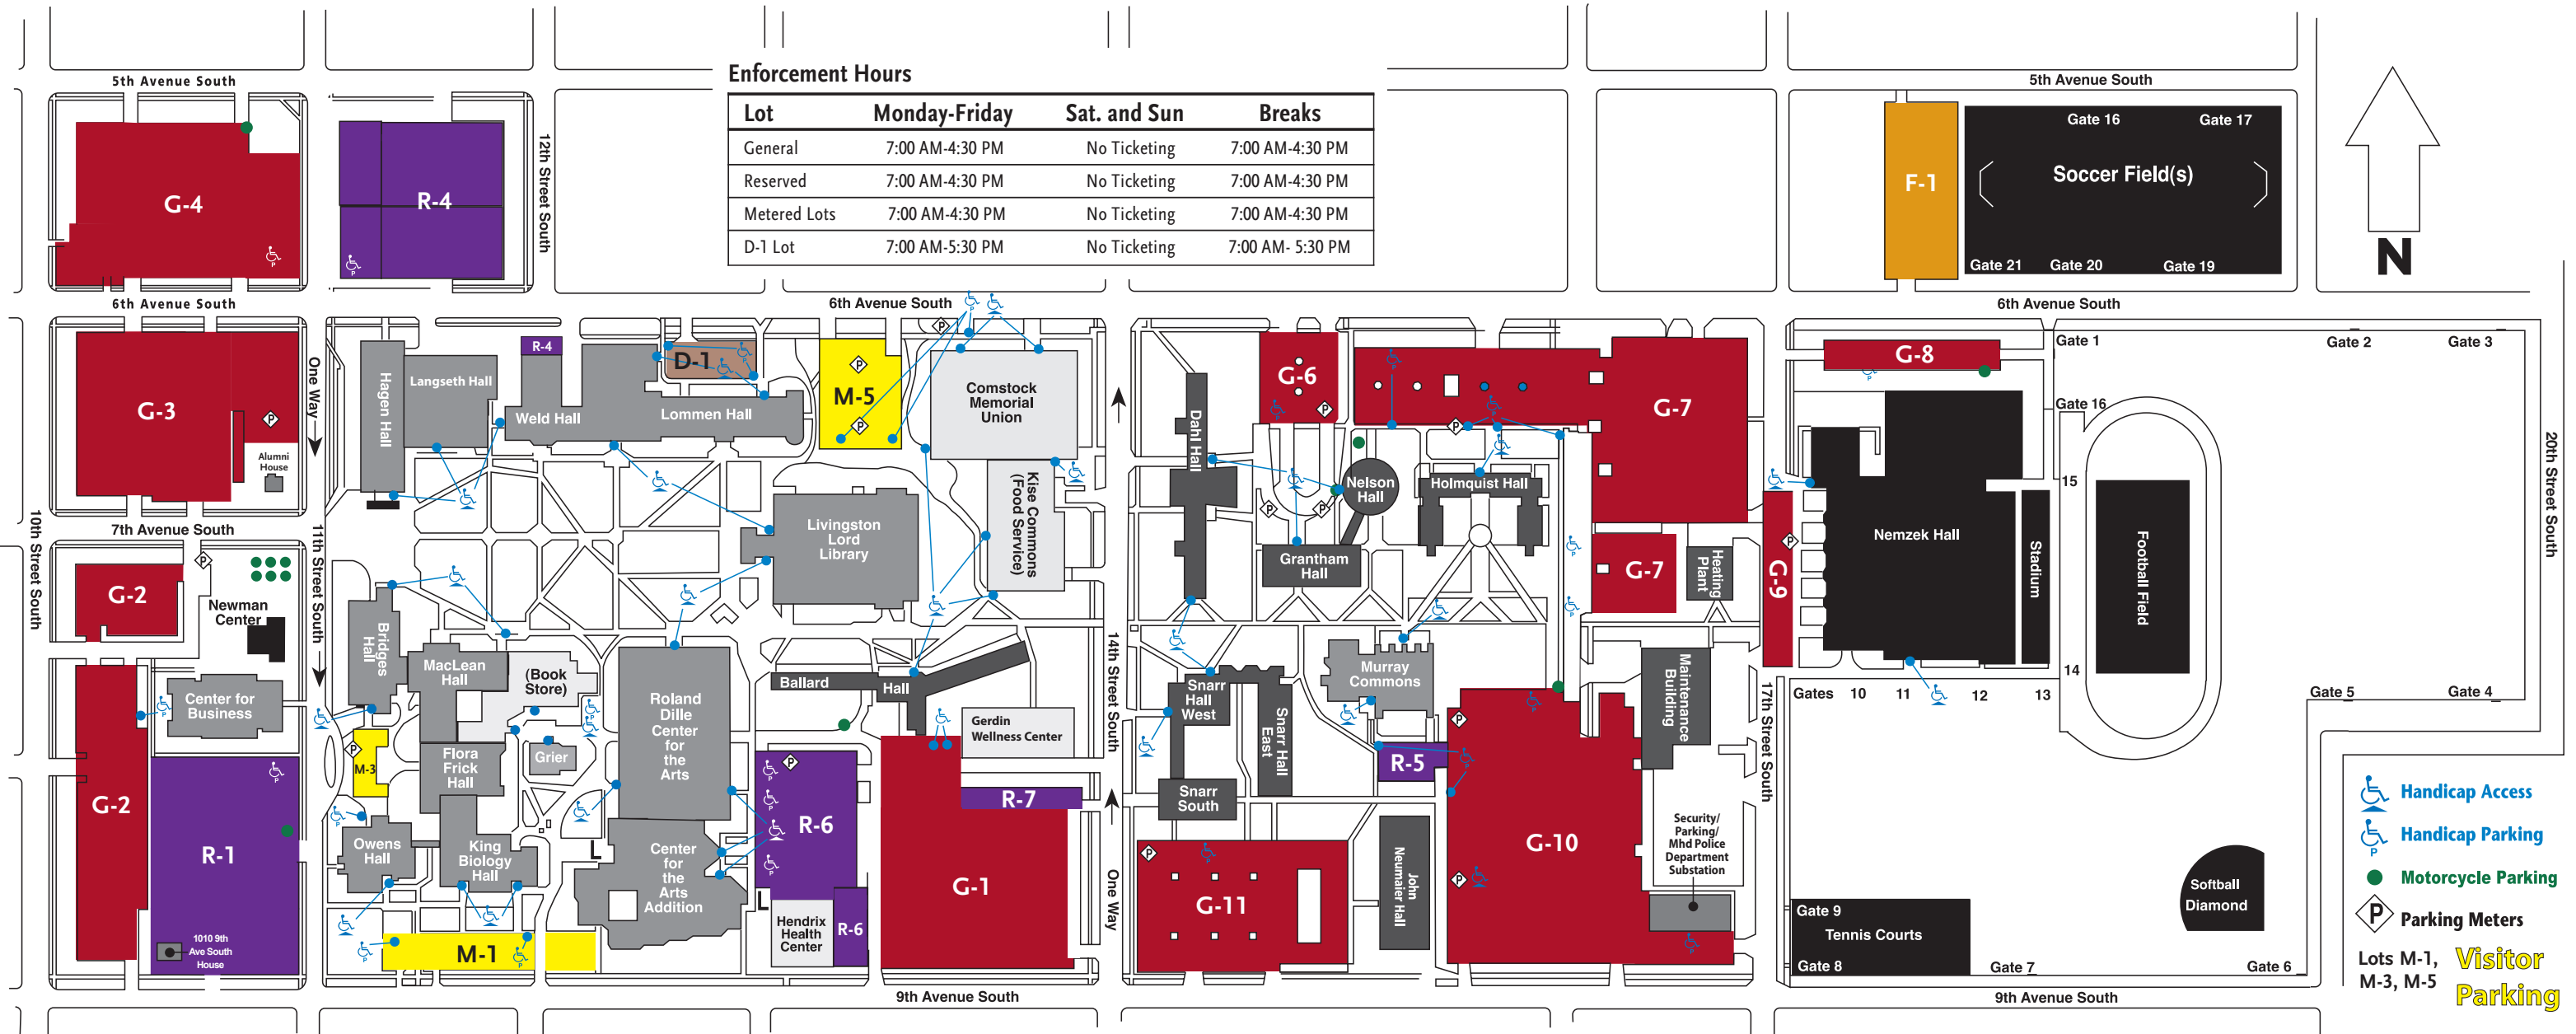

# MSUM Campus Parking

## Enforcement Hours

| Lot          | Monday-Friday   | Sat. and Sun | Breaks           |
|--------------|-----------------|--------------|------------------|
| General      | 7:00 AM-4:30 PM | No Ticketing | 7:00 AM-4:30 PM  |
| Reserved     | 7:00 AM-4:30 PM | No Ticketing | 7:00 AM-4:30 PM  |
| Metered Lots | 7:00 AM-4:30 PM | No Ticketing | 7:00 AM-4:30 PM  |
| D-1 Lot      | 7:00 AM-5:30 PM | No Ticketing | 7:00 AM- 5:30 PM |

■ General    
 ■ Metered    
 ■ Free Parking (5:00 a.m. - 3:00 a.m. No Overnight Parking)    
 ■ Reserved

- Handicap Access
- Handicap Parking
- Motorcycle Parking
- Parking Meters
- Visitor Parking**  
Lots M-1, M-3, M-5