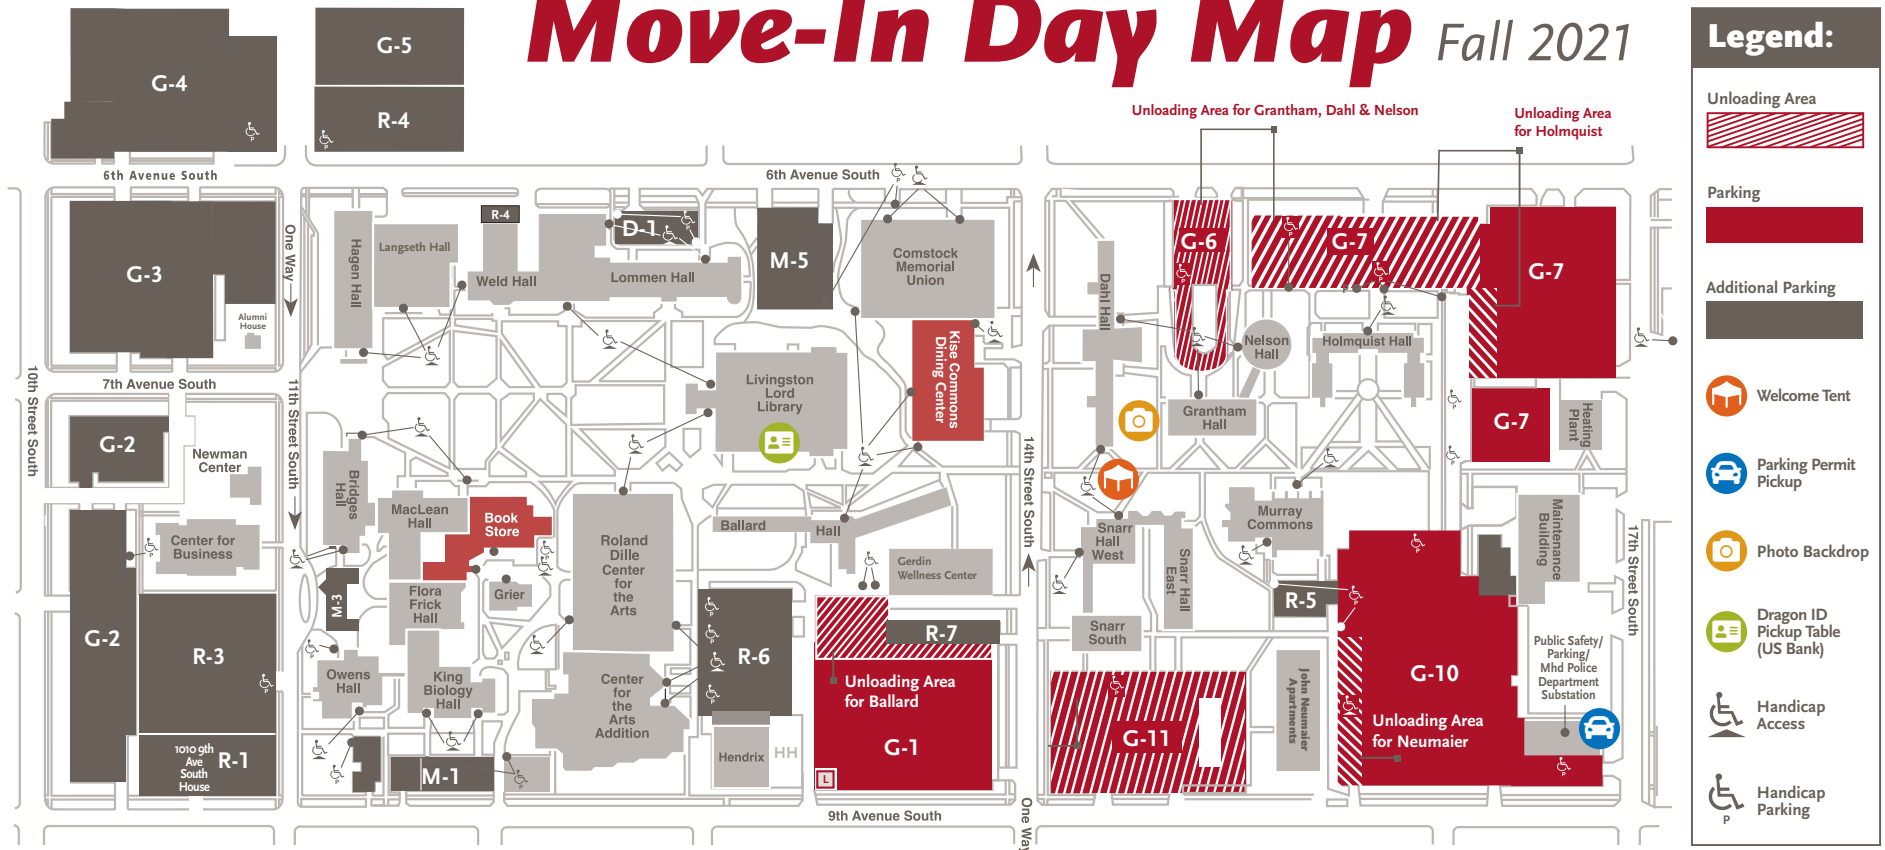

Move-In Day Map Fall 2021

Residence Hall	Unloading Areas - Please unload your belongings and promptly move your car to allow others access.	Parking
Ballard Hall	South side of Ballard in Lot G-1 . Please enter the parking lot from 9th Avenue South.	Lot G-1
Snarr Complex	East, South & West Snarr residents should use Lot G-11	Lot G-10
John Neumaier	East side of Neumaier Hall in Lot G-10 . Please enter the parking lot from 9th Avenue South.	Lot G-10
Nelson Hall	Northwest side of Nelson in Lot G-6 or Northeast side of Nelson in Lot G-7 .	East area of Lot G-7 and Lot G-10
Grantham Hall	North side of Grantham in Lot G-6 or Northeast side of Grantham in Lot G-7 .	East area of Lot G-7 and Lot G-10
Dahl Hall	Please use Lot G-6 or if congested please use Lot G-7 .	East area of Lot G-7 and Lot G-10
Holmquist Hall	North and east side of Holmquist in Lot G-7 . Please enter the parking lots from 17th Street South or 6th Avenue South.	East area of Lot G-7 and Lot G-10