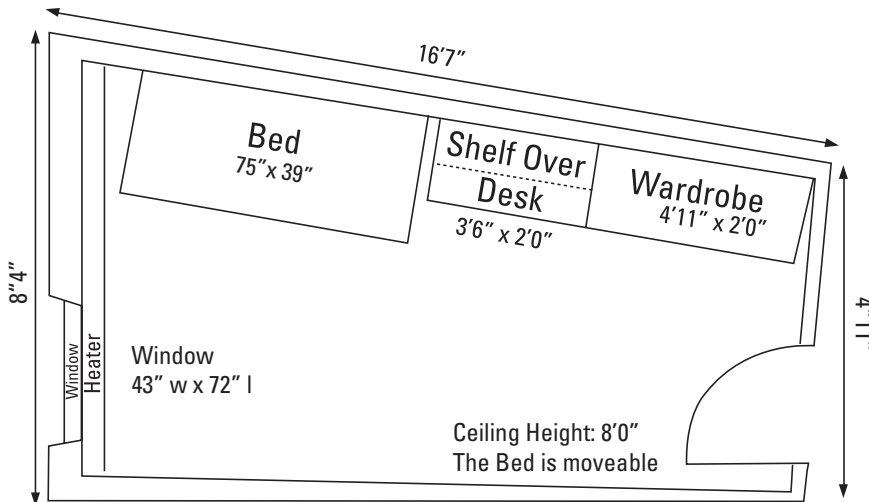

# Nelson

HALL

## Single Rooms

**Single Rooms:**  
270, 370, 670, 1070, 1170

**Nelson Hall**, a co-ed hall, is the tallest building on the MSUM campus. Each floor has a centrally located study room. A main lounge, located on the twelfth floor (with a great view!), contains a public TV and a kitchen. There are also stoves and laundry facilities on each floor. The weight room is on the lower level. The first floor lobby, where visitors can wait for their resident escorts, contains several vending machines.

- All Residence Halls are entirely smoke-free.
- 11th floor is for students who have earned 30 or more credits.
- Beds can be lofted
- 4th and 8th floors are for male students