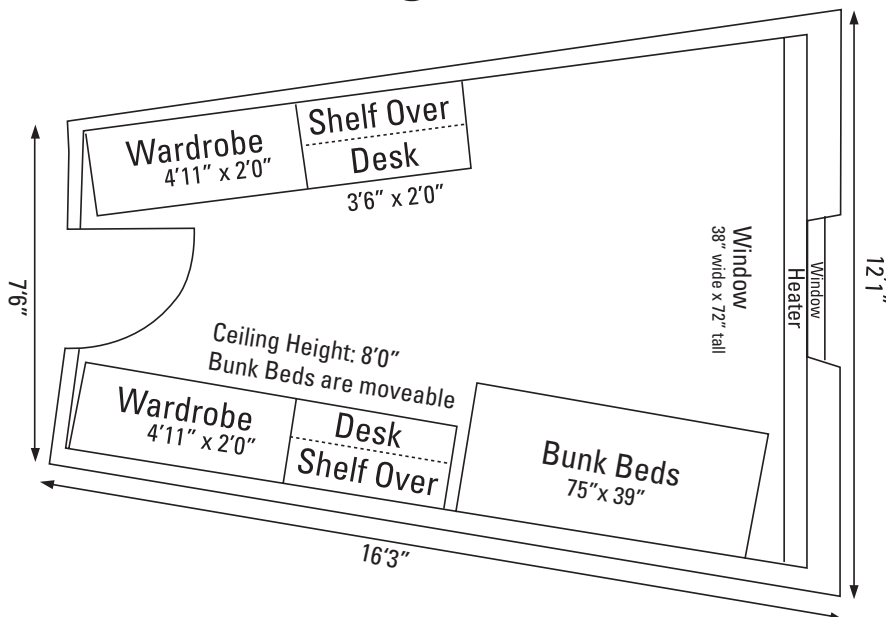

Double Rooms Double as a Single Room

Double as a Single Rooms:
958, 965, 969, 1055, 1058, 1062, and 1150-1169

All resident hall rooms provide internet access.